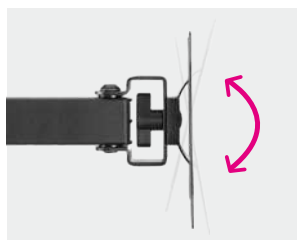

## Economical Monitor Arm

Fits most 17"-32" LCD/LED Monitors

**A mounting solution for any size wallet**

Screen Size  
**17"-32"**

Weight Capacity  
**7kg/15.4lbs**

Tilt Range  
**+10° ~ -10°**

Swivel Range  
**+90° ~ -90°**

Screen Rotation  
**+45° ~ -45°**

Cable Management

VESA Compatible  
**75x75 100x100**

**Keyhole Pattern**  
allows for easy installation.

**Easy-grip Knob**  
for quick tilt and lock.

**Cable Clips**  
keep everything organized.

**Two Mounting Options**  
satisfy multiple installation requirements.