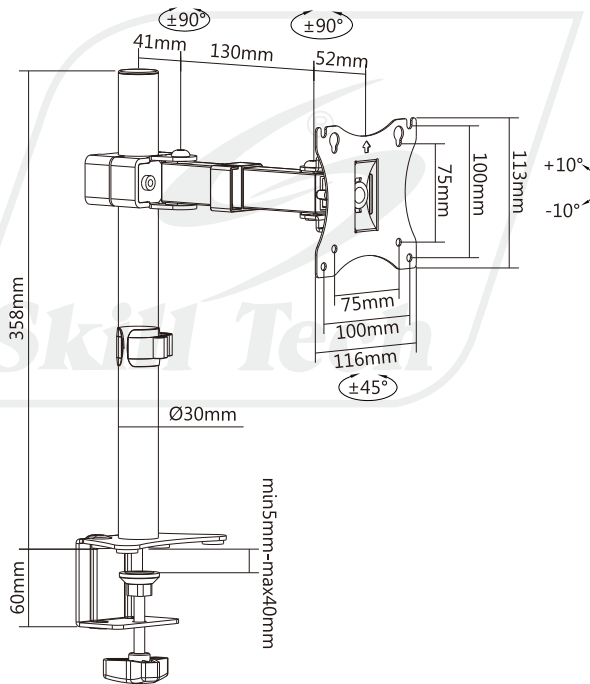

## Economical Monitor Arm

Fits most 17"-32" LCD/LED Monitors

**A mounting solution for any size wallet**

Screen Size  
**17"-32"**

Weight Capacity  
**7kg/15.4lbs**

Tilt Range  
**+10° ~ -10°**

Swivel Range  
**+90° ~ -90°**

Screen Rotation  
**+45° ~ -45°**

Cable Management

VESA Compatible  
**75x75 100x100**

**Keyhole Pattern**  
allows for easy installation.

**Easy-grip Knob**  
for quick tilt and lock.

**Cable Clips**  
keep everything organized.